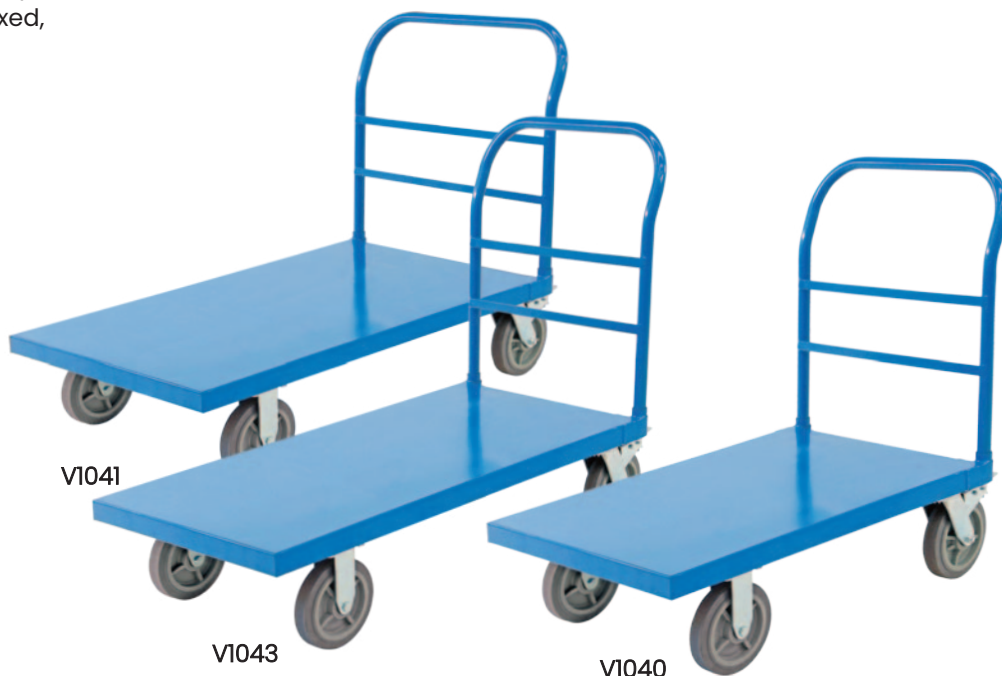

Heavy Duty Steel Platform Trolleys

- Heavy duty steel platform trolleys are ideal for general warehouse use
- Available in 3 sizes
- Welded steel construction
- Durable baked enamel paint finish
- Rubber castors - 2 x fixed, 2 x swivel with brakes

Code	Load Capacity (kg)	Castors (mm)	Overall Length (mm)	Handle Height (mm)	Platform Size (mm)	Platform Height (mm)	Unit Weight (kg)
V1040	450	200	1020	970	920x610	290	32
V1041	450	200	1320	970	1220x610	290	36
V1043	450	200	1620	970	1520x760	290	49