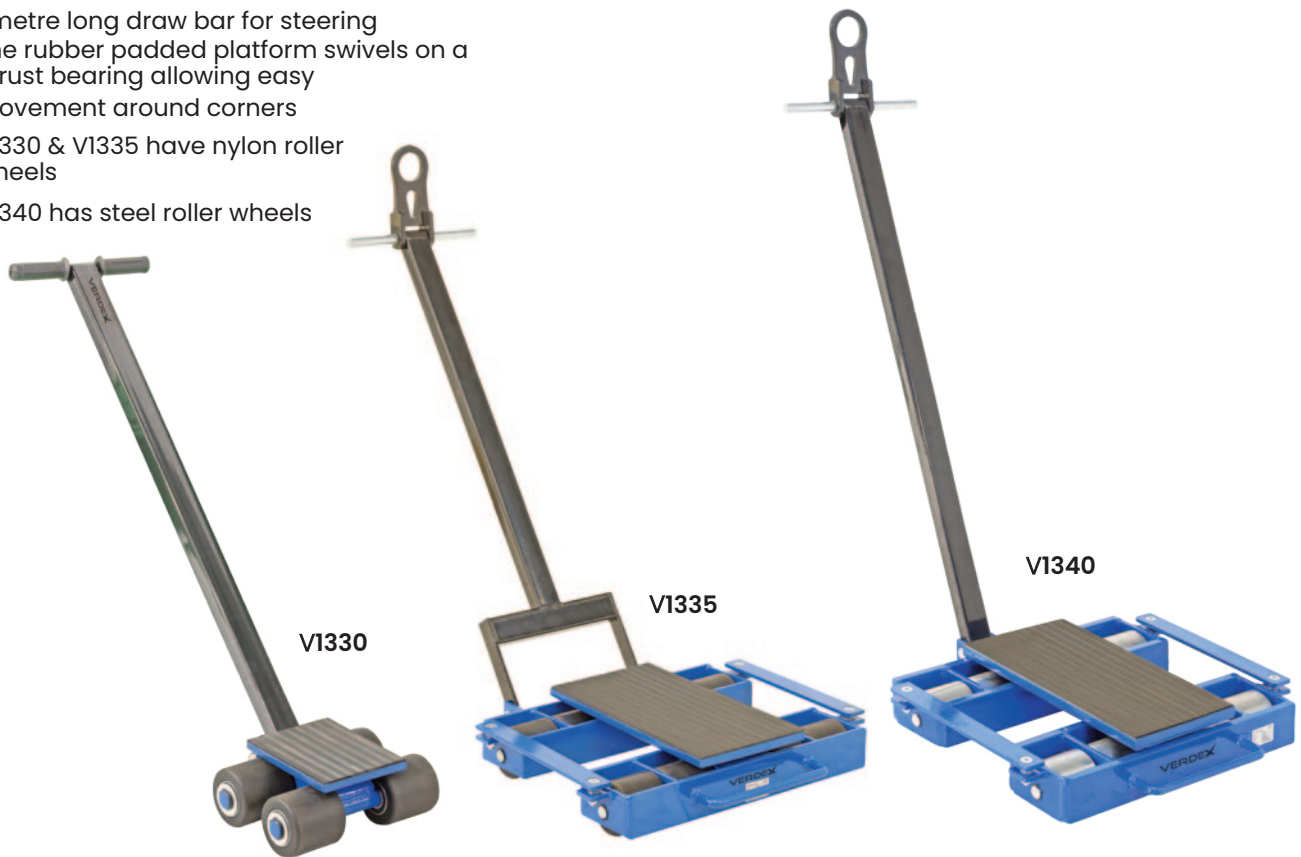

## Steerable Load Skates

- The steerable skate can be used to move heavy objects up to 12000kg
- 1 metre long draw bar for steering
- The rubber padded platform swivels on a thrust bearing allowing easy movement around corners
- V1330 & V1335 have nylon roller wheels
- V1340 has steel roller wheels

Code	Details	Load Capacity (kg)	Castors (mm)	Overall Size LxWxH (mm)	Unit Weight (kg)
V1330	Steerable Load Skate	3000	85	185x150x105	15
V1335	Steerable Load Skate	6000	85	592x400x90	50
V1340	Steerable Load Skate	12,000	80	485x400x95	66