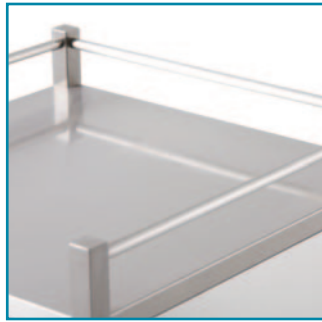

Stainless Steel Instrument Trolleys

The following pages contain our range of stainless steel instrument trolleys. These instrument trolleys are ideal for areas where hygiene is essential.

- High grade 304 grade stainless steel
- 2 trolleys available with 2 sides and rail on 3 sides
- Rubber castors - 2 x swivel, 2 x swivel with brakes
- Front Castors feature locks
- Smooth welding

See more information on next page

V1548

Code	Details	Overall Size WxDxH (mm)	Castors (mm)	Unit Weight (kg)
V1530	Single Trolley, with Rails & No Drawer	500x500x900	95	11.2
V1531	Single Trolley, 1 Drawer	500x500x900	95	17.6
V1532	Single Trolley, 2 Drawer	500x500x900	95	23
V1533	Single Trolley, 3 Drawer	500x500x900	95	29.6
V1534	Single Trolley, 4 Drawer	500x500x900	95	34
V1535	Double Trolley, with Rails & No Drawer	800x500x900	95	14
V1536	Double Trolley, 1 Drawer	800x500x900	95	23
V1537	Double Trolley, 2 Drawer	800x500x900	95	32
V1538	Double Trolley, 2 Drawer (side by side)	800x500x900	95	25.7
V1539	Double Trolley, 4 Drawer (2 over 2)	800x500x900	95	36.4
V1540	Stainless Steel Trolley, 4 Half Drawers, 1 Full Drawer	800x500x970	95	43.8
V1541	Stainless Steel Trolley, 6 Drawers	900x500x970	95	55
V1542	Stainless Steel Trolley, 6 Half Drawers, 1 Full Drawer	800x500x970	95	55.5
V1543	Stainless Steel Trolley, 4 Half Drawers,	600x500x1070	95	44.6
V1546	Single Trolley, No Rail on top	500x500x900	95	10.5
V1547	Single Trolley, No Rail on top	600x500x900	95	11.4
V1548	Single Trolley, No Rail on top	800x500x900	95	14