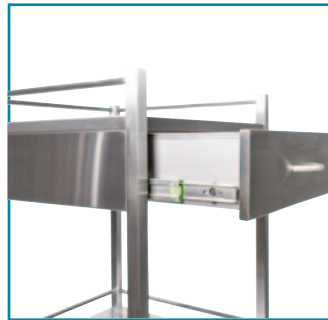

Stainless Steel Instrument Trolleys

The following pages contain our range of stainless steel instrument trolleys. These instrument trolleys are ideal for areas where hygiene is essential.

- High grade 304 grade stainless steel
- 2 trolleys available with 2 sides and rail on 3 sides
- Rubber castors - 2 x swivel, 2 x swivel with brakes
- Front Castors feature locks
- Smooth welding

See more information on next page

V1548

Code	Details	Overall Size WxDxH (mm)	Castors (mm)	Unit Weight (kg)
V1530	Single Trolley, with Rails & No Drawer	500x500x900	95	11.2
V1531	Single Trolley, 1 Drawer	500x500x900	95	17.6
V1532	Single Trolley, 2 Drawer	500x500x900	95	23
V1533	Single Trolley, 3 Drawer	500x500x900	95	29.6
V1534	Single Trolley, 4 Drawer	500x500x900	95	34
V1535	Double Trolley, with Rails & No Drawer	800x500x900	95	14
V1536	Double Trolley, 1 Drawer	800x500x900	95	23
V1537	Double Trolley, 2 Drawer	800x500x900	95	32
V1538	Double Trolley, 2 Drawer (side by side)	800x500x900	95	25.7
V1539	Double Trolley, 4 Drawer (2 over 2)	800x500x900	95	36.4
V1540	Stainless Steel Trolley, 4 Half Drawers, 1 Full Drawer	800x500x970	95	43.8
V1541	Stainless Steel Trolley, 6 Drawers	900x500x970	95	55
V1542	Stainless Steel Trolley, 6 Half Drawers, 1 Full Drawer	800x500x970	95	55.5
V1543	Stainless Steel Trolley, 4 Half Drawers,	600x500x1070	95	44.6
V1546	Single Trolley, No Rail on top	500x500x900	95	10.5
V1547	Single Trolley, No Rail on top	600x500x900	95	11.4
V1548	Single Trolley, No Rail on top	800x500x900	95	14