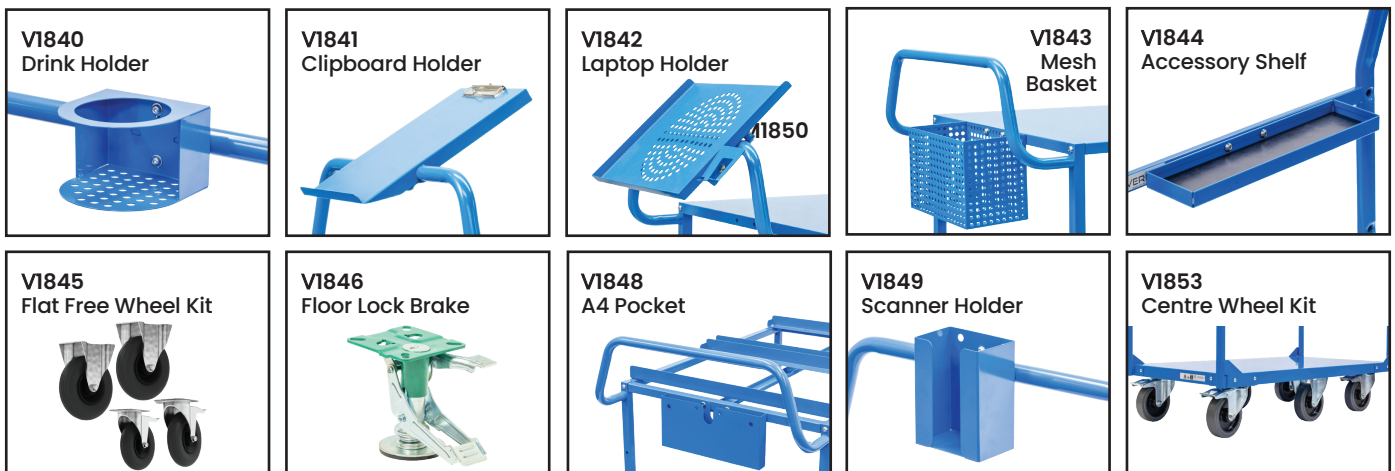

Heavy Duty Single Handle Platform Trolley

- Bolt together steel construction (supplied flatpack)
- Powder coated blue
- 160mm rubber castors :2 x fixed, 2 x swivel with brakes
- Load Capacity (with rubber castors): 500kg
- Optional 200mm diameter flat free wheel kit available
- Flat free wheel kit is ideal when using trolley on uneven ground
- Load Capacity (with wheel kit): 550kg
- Handle Height: 1000mm
- Platform Size: 1100x600mm
- Platform Height: 230mm
- Overall Size (LxWxH): 1200x610x990mm
- Unit Weight: 48kg

Code	Details
V1850	Heavy Duty Single Handle Platform Trolley
V1840	Drink Holder Attachment
V1841	Clipboard Holder Attachment
V1842	Laptop Holder Attachment
V1843	Mesh Basket Accessory
V1844	Accessory Shelf Attachment
V1853	Centre Wheel Kit with swivel brake
V1845	Flat Free Wheel Kit
V1848	A4 Pocket Holder
V1849	Scanner Holder Attachment