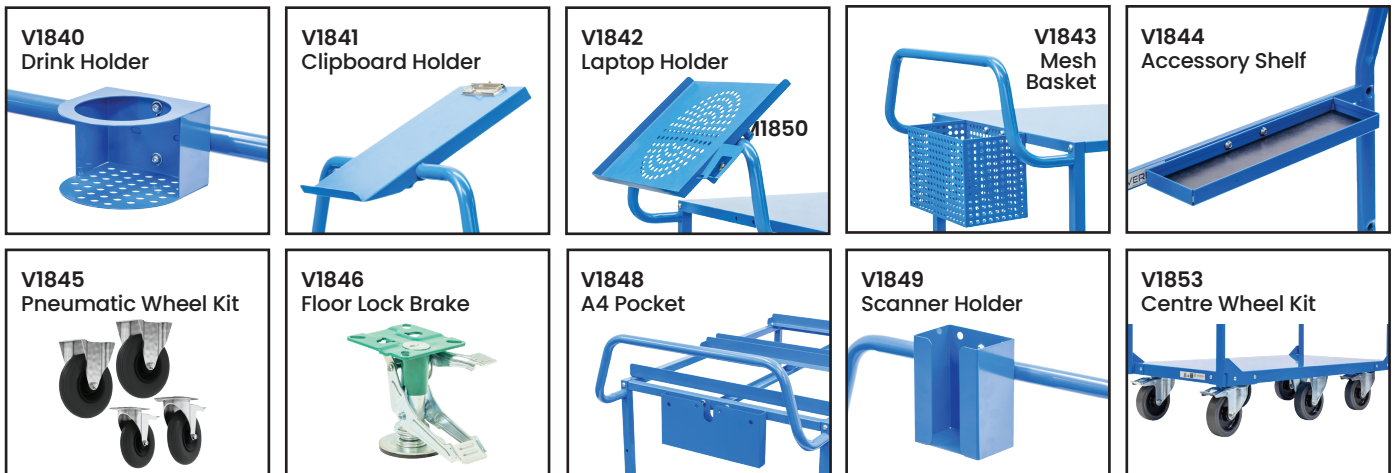

Heavy Duty Double Handle Platform Trolley

- Bolt together steel construction (supplied flatpack)
- Powder coated blue
- Rubber castors – 2 x fixed, 2 x swivel with brakes
- Castors: 160mm
- Load Capacity: 550kg
- Handle Height: 1000mm
- Overall Size (LxWxH): 1305x610x990mm
- Unit Weight: 53kg
- Platform Size: 1100x600mm
- Platform Height: 230mm
- Optional 200mm diameter pneumatic wheel kit available
- Flat free wheel kit is ideal when using trolley on uneven ground

V1860

V1860 & V1853

Code	Details
V1860	Heavy Duty Double Handle Platform Trolley
V1840	Drink Holder Attachment
V1841	Clipboard Holder Attachment
V1842	Laptop Holder Attachment
V1843	Mesh Basket Accessory
V1844	Accessory Shelf Attachment
V1853	Centre Wheel Kit with swivel brake
V1845	Pneumatic Wheel Kit
V1848	A4 Pocket Holder
V1849	Scanner Holder Attachment