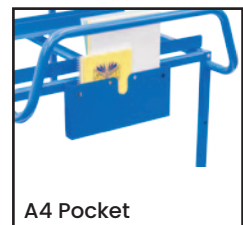

# 4 Tier Steel Trolley

- Simple bolt together construction
- Load Capacity: 300kg
- Handle Height: 1050mm
- 125mm rubber castors: 2 x fixed & 2 x swivel with brakes
- Optional 200mm pneumatic wheel kit available with floor brake
- Overall Shelf Size: 960x655mm
- Internal Tray Size: 905x600mm
- Base Height: 184mm
- Upper Shelf Height: 1221mm
- Overall Size (LxWxH): 1095x660x1221mm
- Distance between Shelves: 313mm 303, 337.50mm
- Unit Weight: 51.5kg

Code	Details
V1894	4 Tier Steel Trolley
V1840	Drink Bottle Holder Attachment to suit V1894
V1841	Clipboard Holder Attachment to suit V1894
V1842	Laptop Holder Attachment to suit V1894
V1843	Mesh Basket Accessory Tray to suit V1894
V1868	Optional Extra Handle to suit V1894
V1869	Mesh Shelf to suit V1894
V1845	Pneumatic Wheel Kit suit V1894
V1846	Floor Lock Brake to suit V1894
V1848	A4 Pocket Attachment to suit V1894
V1849	Scanner Holder Attachment to suit V1894