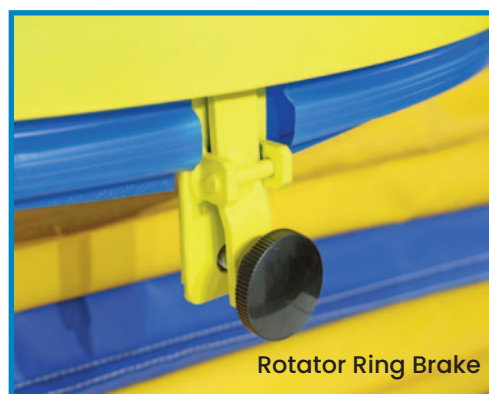

Bishamon Pneumatic Rotating Pallet Positioner (For Varying Pallet Weights)

The most advanced pallet positioner available!

- EZ Loaders are designed to eliminate worker bending by automatically raising and lowering pallets during loading or unloading without the use of mechanical springs, motors or hydraulics.
- The new EZ loader can now handle a wide range of weight capacities from 110 kilos to 1800 kilos.
- The EZ Adjust knob - a three position knob that allows adjustment of the collapsed capacity without changing the air pressure.
- EZ Loaders also allow easy pallet rotation for near-side loading so the worker does not have to reach or strain.
- As the load weight changes, the EZ Loader automatically adjusts, keeping the top of the load at a convenient working height.
- The patented pneumatic system found only on the EZ Loader has proven to be the choice of industry professionals worldwide.

See more information on next page

EZ adjust knob provides up to 550kgs of capacity adjustment with the turn of a knob

Patented self-contained pneumatic system offers unsurpassed performance

Rollers are entrapped in the base frame and platform for added stability

Code	Details	Load Capacity (kg)	Table Size (mm)	Rotator Ring Dia. (mm)	Lifting Range (mm)	Base Frame Size (mm)	Unit Weight (kg)
V2175	EZ Loader	110-1800	600x1100	1092	267-775	617x1245	172
V2171	Rotator Ring Brake						
V2172	Bellows Skirting to suit EZ Loader						