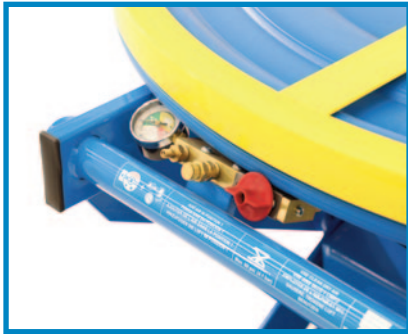

Bishamon Pneumatic Rotating Pallet Positioner (For Varying Pallet Weights)

The most advanced pallet positioner available!

- EZ Loaders are designed to eliminate worker bending by automatically raising and lowering pallets during loading or unloading without the use of mechanical springs, motors or hydraulics.
- The new EZ loader can now handle a wide range of weight capacities from 110 kilos to 1800 kilos.
- The EZ Adjust knob - a three position knob that allows adjustment of the collapsed capacity without changing the air pressure.
- EZ Loaders also allow easy pallet rotation for near-side loading so the worker does not have to reach or strain.
- As the load weight changes, the EZ Loader automatically adjusts, keeping the top of the load at a convenient working height.
- The patented pneumatic system found only on the EZ Loader has proven to be the choice of industry professionals worldwide.

See more information on next page

EZ adjust knob provides up to 550kgs of capacity adjustment with the turn of a knob

Patented self-contained pneumatic system offers unsurpassed performance

Rollers are entrapped in the base frame and platform for added stability

Code	Details	Load Capacity (kg)	Table Size (mm)	Rotator Ring Dia. (mm)	Lifting Range (mm)	Base Frame Size (mm)	Unit Weight (kg)
V2175	EZ Loader	110-1800	600x1100	1092	267-775	617x1245	172
V2171	Rotator Ring Brake						
V2172	Bellows Skirting to suit EZ Loader						