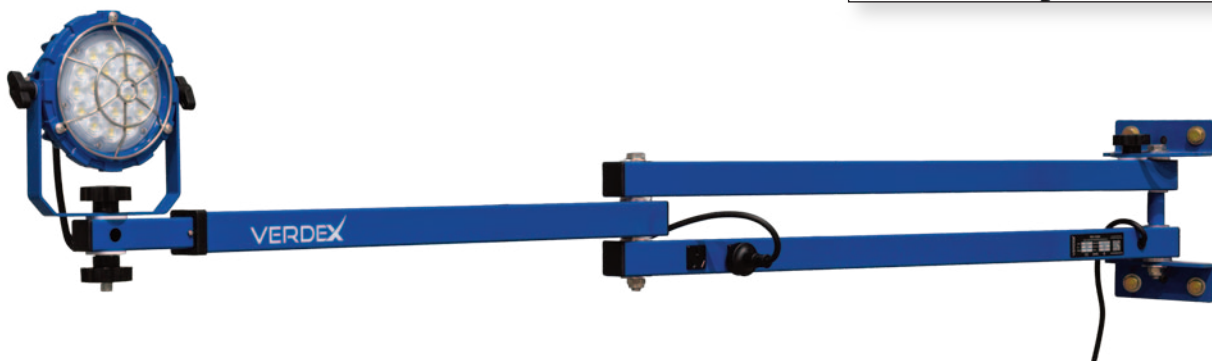

Dock Light (with Adjustable Double Arm)

The Dock Light with Adjustable Double Arm provides bright lighting for loading docks, warehouses, transport depots, and container access areas. The Telescopic Arm adjusts to suit different working positions, helping improve visibility during loading, unloading, and general workplace activities. Designed for indoor use, it allows light to be positioned exactly where it is needed.

- Telescopic arm extends to 900mm, 1600mm or 2000mm positions
- Adjustable LED output (30W-50W)
- IP65-rated for dust and water resistance
- 5ft power cord with 230V plug
- Built-in on/off switch located behind light head
- SAA approved 10Amp
- Finish: Powder coated blue
- Input Voltage: AC100-277V
- Lumens: 6500lm±10% (130LM/W)
- CCT: 5000K LED

Code	Weight Capacity (kg)	Telescopic Length Increments (mm)	Overall Dimensions LxWxH (mm)	Light Dimensions LxW (mm)	Unit Weight (kg)
V2456	20	900, 1600 & 2000	2000x55x250	150x139	9.7

ABOUT VERDEX EQUIPMENT