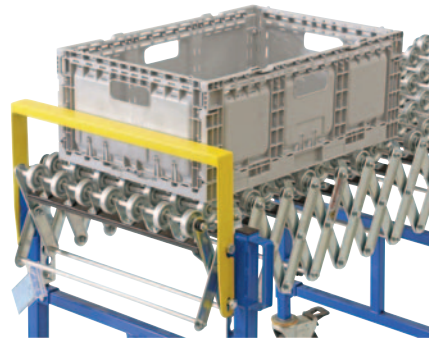

Expanding Skate Conveyors

- Self tracking flexible expanding conveyor which expands from 1100mm to 4000mm and can be joined to make 1 continuous conveyor system
- Excellent for truck and container unloading and for assembly lines
- Easy and quick setup with adjustable height legs and 125mm brake castors on every leg
- Reduces manual handling
- Bolted steel construction with skate wheels

Code	Width (mm)	Load Capacity Per Metre (kg)	Castors (mm)	Length Retracted (mm)	Length Expanded (mm)	Height Range (mm)	Unit Weight (kg)
V3005	460	100	125	1100	4000	690-1000	112
V3006	610	100	125	1100	4000	690-1000	124
V3007	760	100	125	1100	4000	690-1000	142