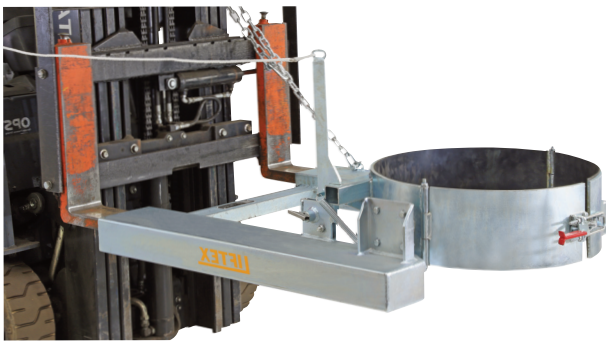

## Drum Tipper / Dumper

- Fast and efficient solution to emptying 205 litre steel drums, ideally suited to waste and scrap products
- The drum is secured with the sturdy belly strap and locked in place with the over-centre catch and locking pin
- A rope draw chord is pulled from the driver’s seat to dump the drum where required. A custom locking mechanism is fitted to prevent accidental release while driving over bumpy ground
- Rotational ability 180 degrees

Code	Working Load Limit (kg)	Load Centre (mm)	Fork Pocket Size (mm)	Fork Pocket Centres (mm)	Overall Size LxWxH (mm)	Unit Weight (kg)
V5069	500	1000	185x65	840	1400x1040x600	85

Visit [www.verdex.com.au](http://www.verdex.com.au) for more images and details