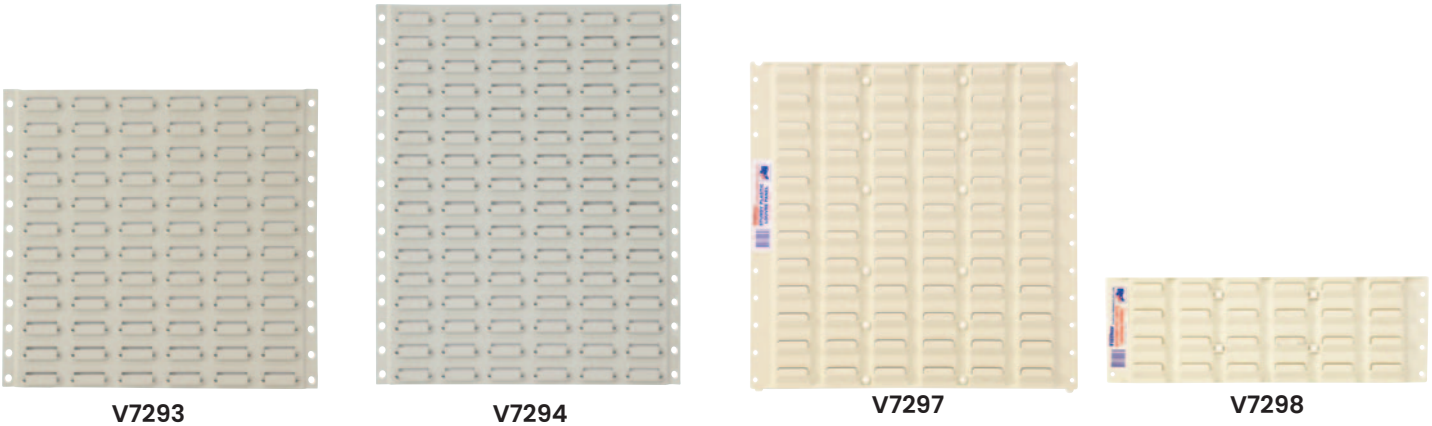

## Louvre Panels (Metal & ABS Plastic)

- These louvre panels are available in both metal and ABS plastic and can be used for many applications including work benches, packing areas, walls, shelving etc
- 4 standard sizes in the metal louvre panel and 2 standard sizes in the ABS plastic panels

V7295

V7296

See more information on next page

Code	Details	Overall Size WxH (mm)	Unit Weight (kg)
V7293	Metal Louvre Panel Board	455x455	2.5
V7294	Metal Louvre Panel Board	455x610	3.3
V7295	Metal Louvre Panel Board	455x914	5
V7296	Metal Louvre Panel Board	450x1800	10
V7297	ABS Plastic Louvre Panel Board	460x153	0.2
V7298	ABS Plastic Louvre Panel Board	460x460	0.5