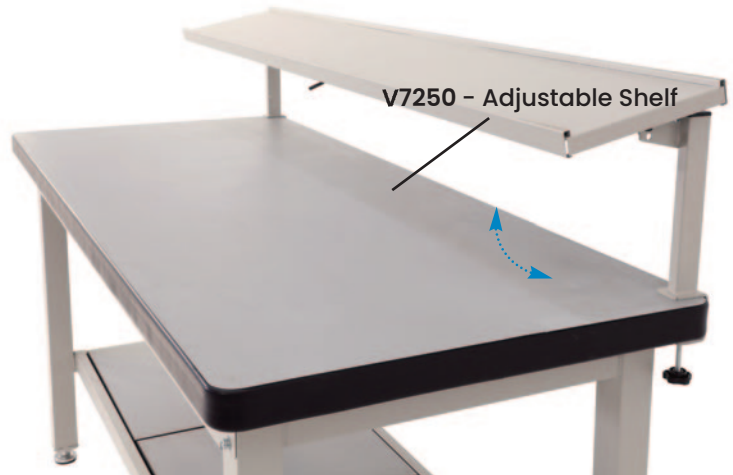

Heavy Duty Industrial Workbenches 1200 Series

- Heavy duty steel industrial workbench with bottom shelf is ideal for use as a work or tool bench
- 1000kg wood top bench capacity
- 53mm thick laminated wooden top
- Comes standard with adjustable feet for levelling on uneven floors and an optional lockable castor kit is available if required
- Drawer Unit Capacity: 100kg per drawer
- Finish: Powder coated light grey

V7305 - Workbench

V7246
Lockable
Castor Kit

V7312 – 3 Drawer Unit
2 x 100mm, 1 x 200mm drawers

V7253 – 2 Tier Shelf

See more information on next page

V7244 - 2 Drawer Unit
2 x 100mm drawers

V7250 - Adjustable Shelf

Can be used flat or on angle as pictured

Code	Details	Dimensions (mm)
V7305	Industrial Workbench With Underself	1200x750x900 (LxWxH)
V7244	Lockable Drawer Unit (2 drawer)	565x650x280 (WxDxH)
V7312	Lockable Drawer Unit (3 drawer)	565x650x450 (WxDxH)
V7315	Lockable Cabinet Unit (with shelf)	565x650x450 (WxDxH)
V7253	2 Tier Shelf Unit to suit V7305	1200x285 (LxD)
V7250	Adjustable Shelf to suit V7305	1200x250 (LxD)
V7246	Workbench Castor Kit (includes 4 swivel castors with brakes)	