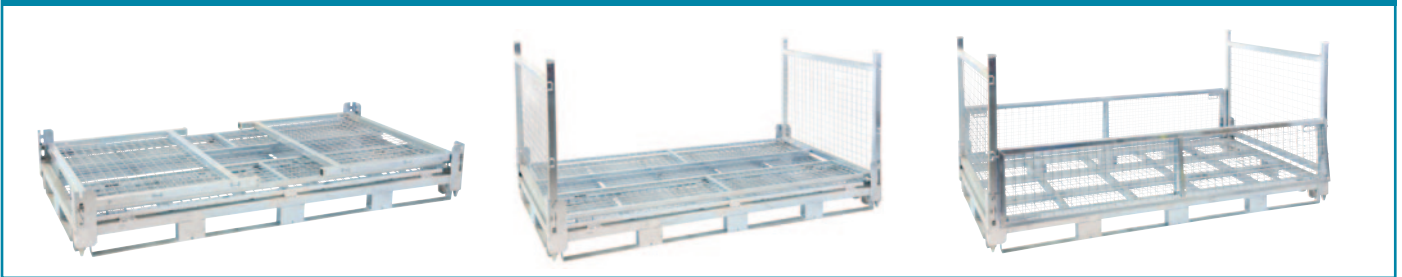

Double Width Storage Transport Cage

- Front and rear gates half fold down and are fully removable, allowing safe, easy and fast access to goods
- Pallet Rack Safe – these cages have built in racking locators making it an ideal storage cage and safe storage on pallet racking
- Collapse/Assemble in seconds on request
- 4 Way forklift access & pallet truck entry
- Anti-tip base design
- Half fold down & Fully removable front and rear gates
- Zinc plated finish
- Stackable 4 high
- Collapsed height: 320mm

Assembles and Collapses in seconds!

Racking Locators

V7540 pictured with V7534 & V7543

Code	Details	Load Capacity (kg)	Internal Size LxWxH (mm)	Overall Size LxWxH (mm)	Unit Weight (kg)
V7540	Zinc Plated Storage Cage – Extra Wide	1050	2100x1085x810	2200x1160x1055	125
V7534	Full Height Divider to suit Zinc Plated Storage Cage – Extra Wide				
V7543	Bi-Fold Lid to suit Zinc Plated Storage Cage – Extra Wide				