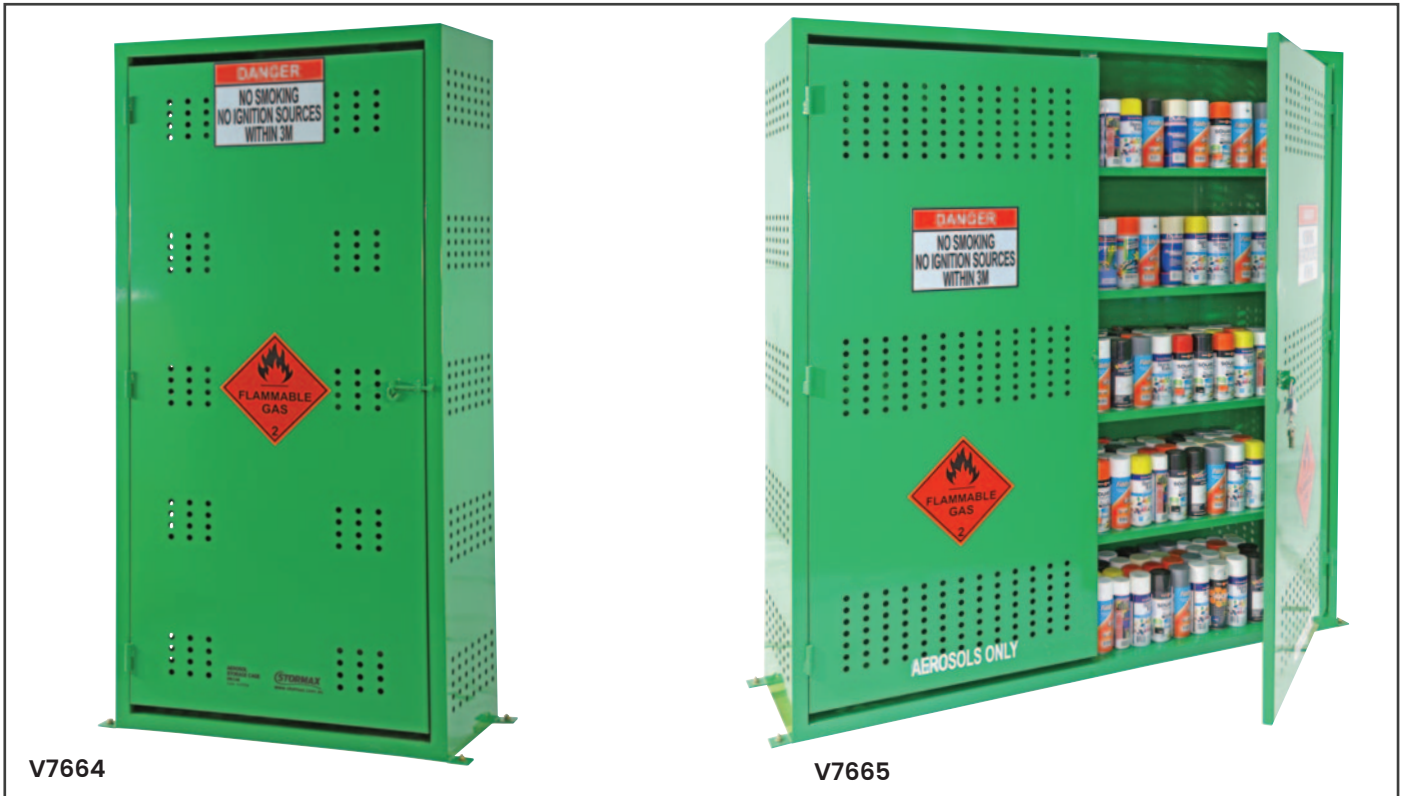

## Aerosol Storage Cages

- Heavy duty steel construction storage cages designed specifically for aerosol cans
- Power coated green
- All cages have lockable doors and bolt down plates for added security
- Made in Australia to AS 3833

V7660

V7661

V7662

V7663

V7664

V7665

Code	Can Storage Capacity	Internal Size LxWxH (mm)	External Size LxWxH (mm)	Distance between shelves (mm)	Door Opening Size (mm)	Unit Weight (kg)
V7660	12	490x205x355	500x250x400	-	440x320	12
V7661	60	695x265x605	700x300x650	290	640x570	25
V7662	108	845x360x850	852x400x900	295 (Top) 250 (Mid) 270 (Bottom)	770x820	34
V7663	216	1650x365x850	1655x400x900	295mm (Top) 260mm (Mid & Bottom)	1575x820	85
V7664	216	847x368x1750	850x400x1800	365 (Top) 325 (1-4 levels)	770x1720	77
V7665	432	1650x365x1750	1655x400x1800	325	1575x1720	152