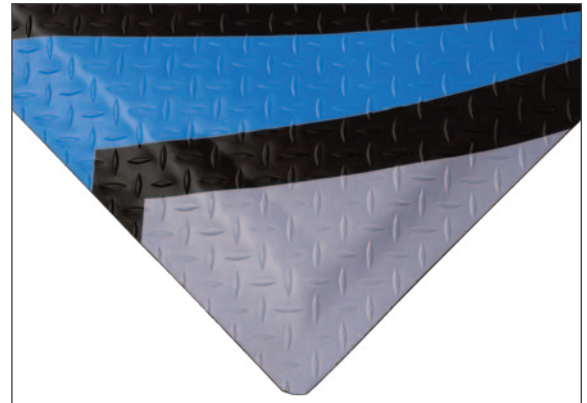

Verdex Anti Fatigue Mat (900x1200mm)

The Verdex Anti-Fatigue Mat adds comfort where it counts, helping reduce strain during long days on your feet. With anti-slip grip and anti-static protection, it's a simple upgrade for workstations, checkouts, assembly lines, and industrial spaces. Stand all day and feel better doing it!

- Anti-fatigue design helps reduce leg, foot, and lower back strain during long periods of standing
- Anti-slip surface improves grip and workplace safety
- Bevelled edges help reduce trip risks in busy areas
- Diamond plate top layer adds durability for industrial use
- Anti-slip and anti-static
- Can be rolled up for storage when not in use
- Material: PVC + High Resilient Sponge
- Finish: Ultra-soft Cushioning with Anti-slip treads
- Colour: Black with Custom Verdex Artwork