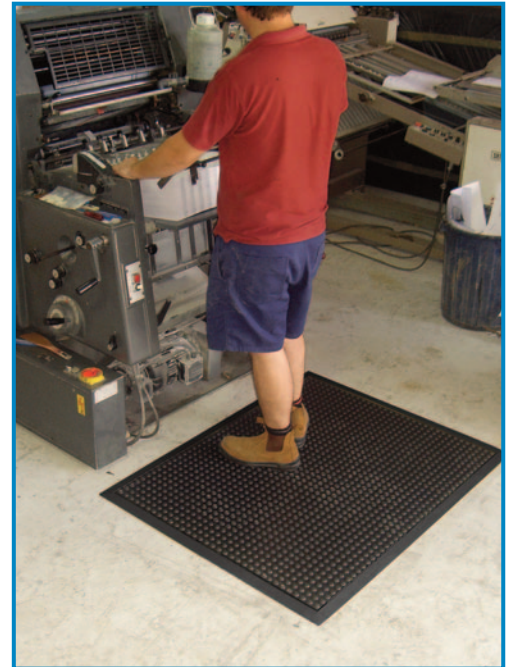

Ergo Tred Anti-Fatigue Matting

Ergo Tred is a hardwearing, comfortable, non-slip anti-fatigue mat. It is used in dry, demanding work areas such as at checkouts, counters, machines, workbenches and workstations.

- Extremely comfortable – provides relief from constant standing
- Domed surface is ergonomically designed to improve circulation in feet and legs
- Hard wearing – long mat life even in demanding conditions
- Yellow border option – makes mat edges stand out to warn user of hazard
- HACCP Certified for use in dry areas