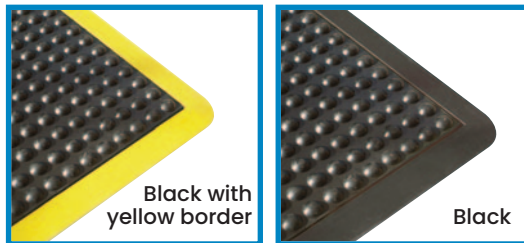

Ergo Tred Anti-Fatigue Matting

Ergo Tred is a hardwearing, comfortable, non-slip anti-fatigue mat. It is used in dry, demanding work areas such as at checkouts, counters, machines, workbenches and workstations.

- Extremely comfortable – provides relief from constant standing
- Domed surface is ergonomically designed to improve circulation in feet and legs
- Hard wearing – long mat life even in demanding conditions
- Yellow border option – makes mat edges stand out to warn user of hazard
- HACCP Certified for use in dry areas

Code	Details	Type	Overall Size (mm)
V7730	Ergo Tred Anti-Fatigue Mat	Black	600x900mm
V7731	Ergo Tred Anti-Fatigue Mat	Black with Yellow Border	600x900mm
V7732	Ergo Tred Anti-Fatigue Mat	Black	900x1200mm
V7733	Ergo Tred Anti-Fatigue Mat	Black with Yellow Border	900x1200mm