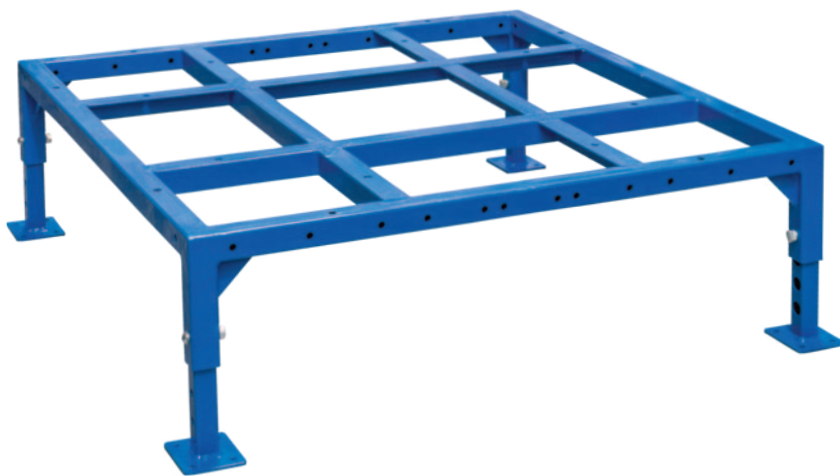

Heavy Duty Pallet Stand (with Short Adjustable Legs)

- The heavy-Duty steel constructed Pallet Stand with Short Adjustable Legs keeps the load off the ground limiting the need for bending and lifting.
- This Pallet Stand has accessories tailored for all applications and is proving highly effective at reducing the incidences of repetitive strain and back injury.
- Optional Accessories to suit below
- Powder coat finish
- Height: 250-400mm
- Platform Size: 1250x1250mm

V7908 pictured with V7903, V7905 & V7907

Code	Description	Capacity (kg)	Unit Weight (kg)
V7908	Heavy Duty Pallet Stand with Short Adjustable Legs	2000	40
V7903	Gussets to suit V7908		7.5
V7904	Steel Cap Base to suit V7908		24.5
V7905	Castor Kit to suit V7908	2000	11
V7906	Handle to suit V7908		4.5
V7907	Tow Hitch Kit to suit V7908	4500	7