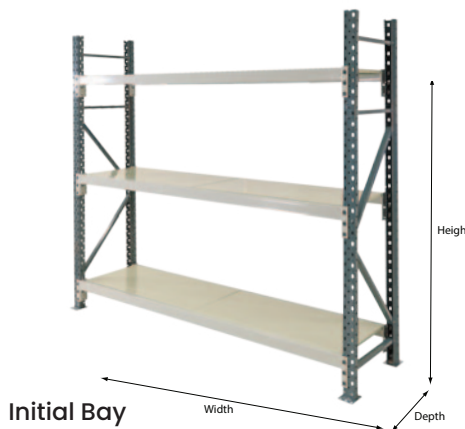

Heavy Duty Longspan Shelving (With Steel Shelves)

- This heavy duty longspan shelving system is a strong and versatile shelving system which is great for any storing small parts and archives
- The longspan system is a heavy duty system which is similar to pallet racking just in a smaller profile.
- This system is supplied standard with 3 adjustable shelves however extra shelf levels can be ordered for each set
- Comes standard with steel shelves (2 pieces per level)
- End frames are supplied assembled for quick and easy setup
- Standard longspan 450mm and 600mm deep stock sizes are listed below however other configurations and sizes can be ordered on request to suit your particular requirements
- Step beams which the steel decks sit flush with the beam
- Shelf Capacity: 390kg/level - 1800(L) Beam, 290kg/level - 2400(L) Beam
- For overall bay length add 60mm per frame