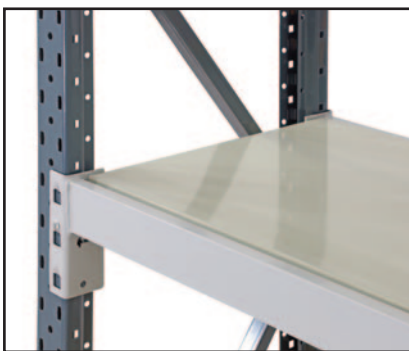

Heavy Duty Longspan Shelving (With Steel Shelves)

- This heavy duty longspan shelving system is a strong and versatile shelving system which is great for any storing small parts and archives
- The longspan system is a heavy duty system which is similar to pallet racking just in a smaller profile.
- This system is supplied standard with 3 adjustable shelves however extra shelf levels can be ordered for each set
- Comes standard with steel shelves (2 pieces per level)
- End frames are supplied assembled for quick and easy setup
- Standard longspan 450mm and 600mm deep stock sizes are listed below however other configurations and sizes can be ordered on request to suit your particular requirements
- Step beams which the steel decks sit flush with the beam
- Shelf Capacity: 390kg/level - 1800(L) Beam, 290kg/level - 2400(L) Beam
- For overall bay length add 60mm per frame