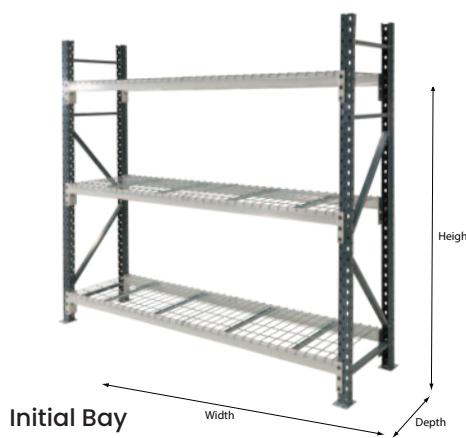

Heavy Duty Longspan Shelving (With Mesh Shelves)

- This heavy duty longspan shelving system is a strong and versatile shelving system, which is similar to pallet racking just in a similar profile, which is great for storing small parts and archives.
- This system is supplied standard with 3 adjustable shelves however extra shelf levels can be ordered for each set
- Available in 2 shelf options: steel or mesh
- End frames are supplied assembled for quick and easy setup
- Step beams so that the shelves sit flush inside the beam
- Shelf Capacity: 390kg/level - 1800(L) Beam, 290kg/level - 2400(L) Beam
- Steel and mesh shelves are supplied as 2 separate pieces per level
- For overall bay length add 60mm per frame

See more information on next page

Code	Details	Height (mm)	Width (mm)	Depth (mm)
V8030	Longspan Shelving Set	1800	1800	450
V8031	Longspan Shelving Set - ADD ON BAY	1800	1800	450
V8034	Longspan Shelving Set	2400	1800	450
V8035	Longspan Shelving Set - ADD ON BAY	2400	1800	450
V8045	Longspan Shelving Set	1800	2400	450
V8046	Longspan Shelving Set - ADD ON BAY	1800	2400	450
V8049	Longspan Shelving Set	2400	2400	450
V8050	Longspan Shelving Set - ADD ON BAY	2400	2400	450
V8032	Longspan Shelving Set	1800	1800	600
V8033	Longspan Shelving Set - ADD ON BAY	1800	1800	600
V8035	Longspan Shelving Set	2400	1800	600
V8036	Longspan Shelving Set - ADD ON BAY	2400	1800	600
V8047	Longspan Shelving Set	1800	2400	600
V8048	Longspan Shelving Set - ADD ON BAY	1800	2400	600
V8051	Longspan Shelving Set	2400	2400	600
V8052	Longspan Shelving Set - ADD ON BAY	2400	2400	600
V8038	Extra Shelf to suit Longspan Shelf Sets	-	1800	450
V8039	Extra Shelf to suit Longspan Shelf Sets	-	2400	450
V8053	Extra Shelf to suit Longspan Shelf Sets	-	1800	600
V8054	Extra Shelf to suit Longspan Shelf Sets	-	2400	600