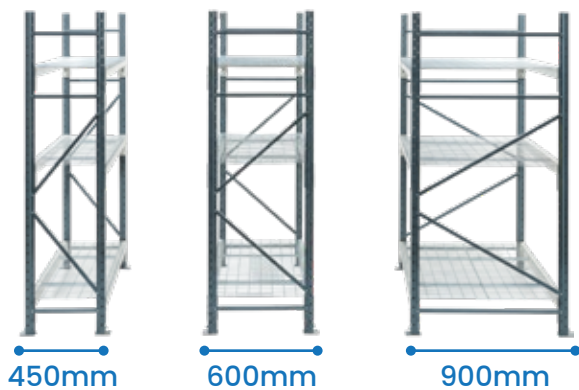

Shelf Depth Options