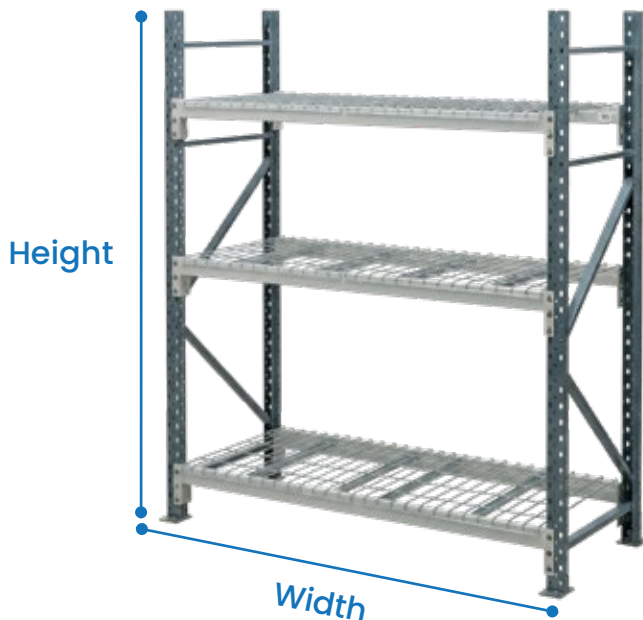

How to Measure these Units:

Starter Bay