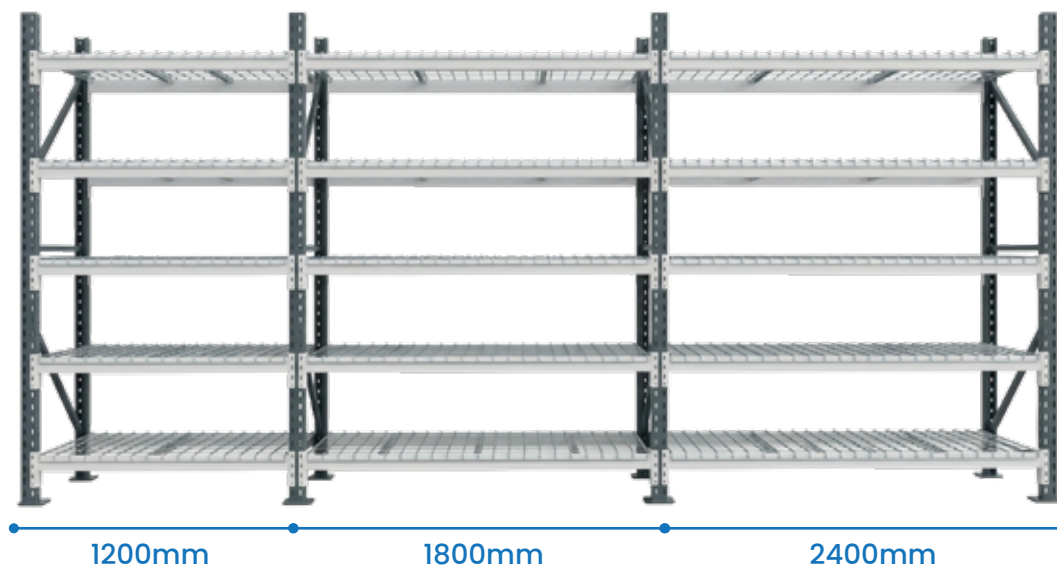

Bay Length Options

450mm Depth Sets:

SKU	PRODUCT NAME	DIMENSIONS (HxWxD)	UNIT WEIGHT
V8030	Longspan Shelving Set	1800x1800x450mm	59kg
V8031	Longspan Shelving - ADD ON BAY	1800x1800x450mm	50kg
V8034	Longspan Shelving Set	2400x1800x450mm	64kg
V8035	Longspan Shelving - ADD ON BAY	2400x1800x450mm	53kg
V8045	Longspan Shelving Set	1800x2400x450mm	77kg
V8046	Longspan Shelving - ADD ON BAY	1800x2400x450mm	68kg
V8049	Longspan Shelving Set	2400x2400x450mm	82kg
V8050	Longspan Shelving - ADD ON BAY	2400x2400x450mm	71kg
V8884	Longspan Shelving Set	1800x1200x450mm	46kg
V8885	Longspan Shelving - ADD ON BAY	1800x1200x450mm	38kg
V8886	Longspan Shelving Set	2400x1200x450mm	51kg
V8887	Longspan Shelving - ADD ON BAY	2400x1200x450mm	40kg