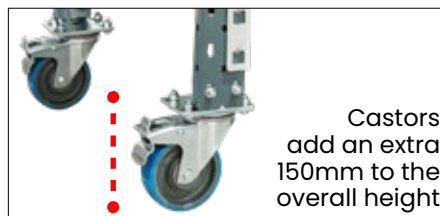

Heavy Duty Longspan Shelving (Mesh Shelves)

- Heavy duty longspan shelving system
- Suitable for storing small parts and archives
- Similar to pallet racking in a smaller profile
- Supplied with 3 adjustable shelf levels (additional shelves available)
- Upright End frames are supplied assembled for quick setup
- Standard depths: 450mm | 600mm | 900mm
- Other sizes and configurations available on request
- Step beams allow steel shelves to sit flush
- Add 60mm per frame to calculate overall bay length*
- Castor Kit adds 125mm to overall height

Capacity:

- 800kg per level (1200mm beam)
- 390kg per level (1800mm beam)
- 290kg per level (2400mm beam)

How to Measure these Units:

Starter Bay

Add-On Bay